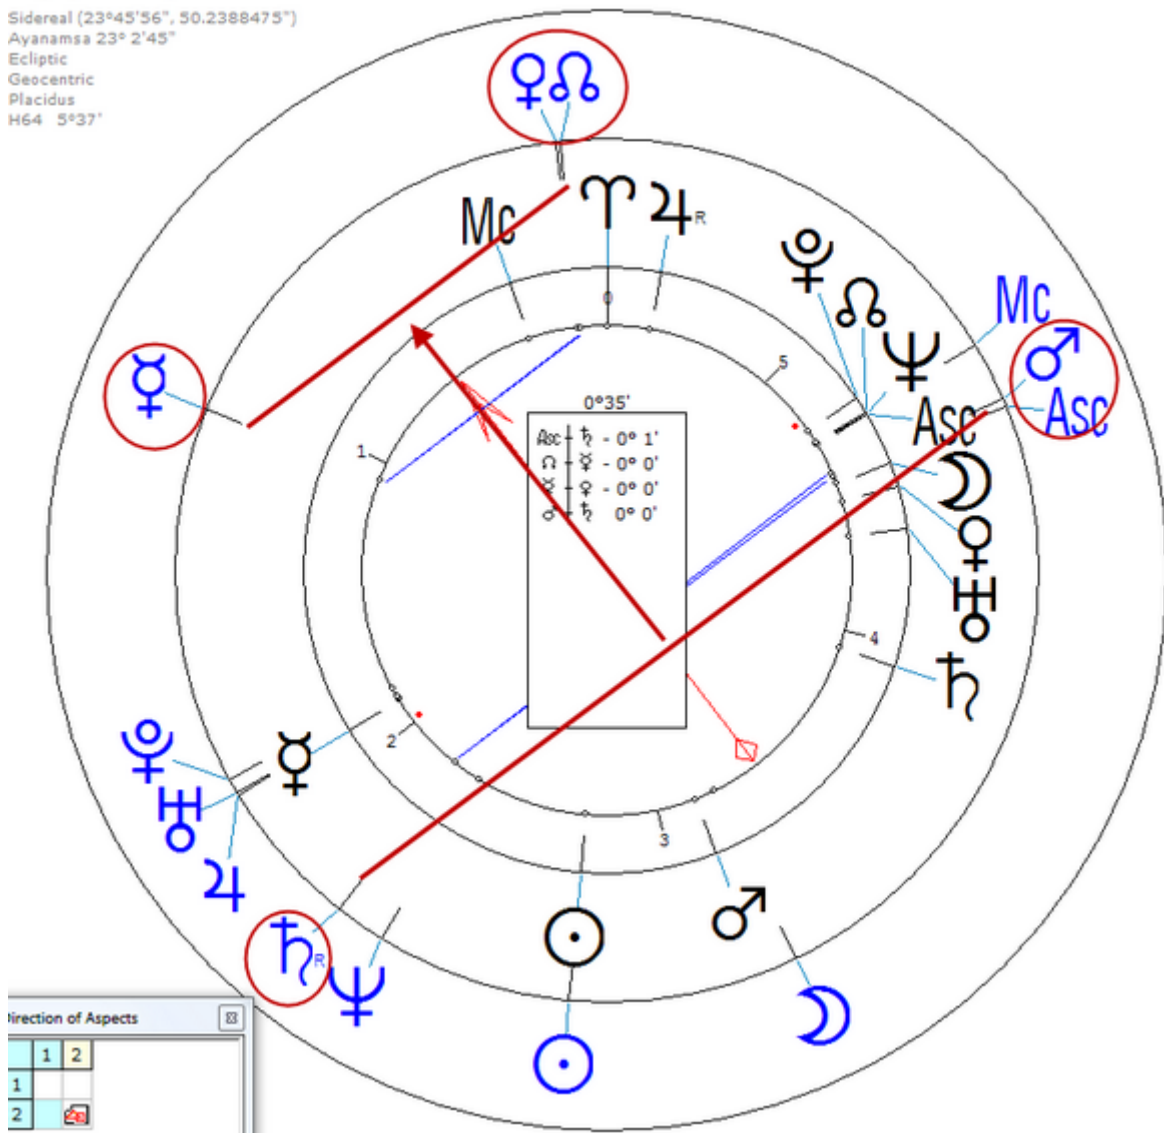

Palach, Jan

11 August 1948 at 03:27 (= 03:27 AM)Prague, Czech Republic, 50n05, 14e26

Czech student.

<https://www.astro.com/astro-databank/Palach,_Jan>

Death by Suicide 19 January 1969 at 3:30 PM in Prague, Czech republic
(Fire/suicide/self-immolation)

Solar Return (Harmonic 64)

Solar $\♂/\hbar$ = Solar $\♀/\Omega$

Solar D = $\text{D}_n/\♀_n$ = D_n/Ω_n

Palach, Jan
11 August 1948 Wed 3:27 (GMT+2) 50n05 14e26
Prague, Czech Republic
Sidereal (23°45'56", 50.2388475")
Ayanamsa 23° 2'45"
Ecliptic
Geocentric
Placidus
H64 5°37'